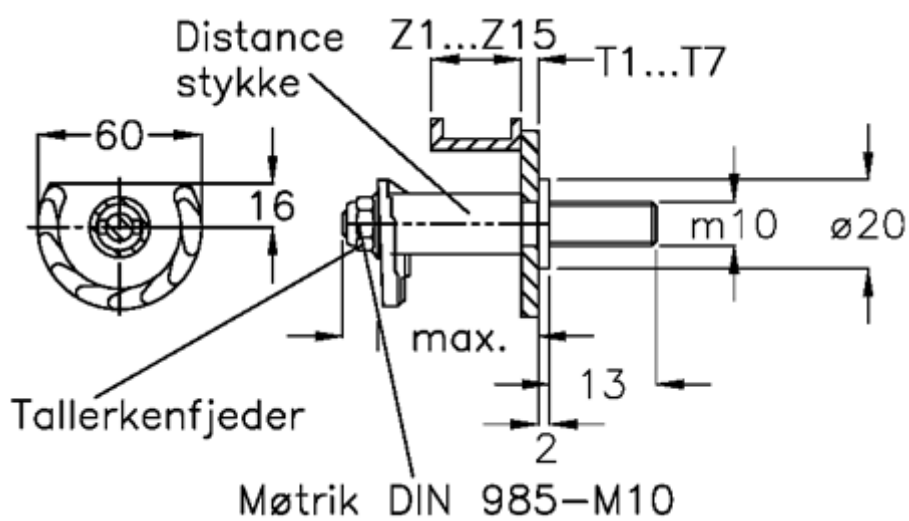

Data Sheet

Article number: 20895610

Description: E+G Door lock
GN 117-GB-T6-Z10

Measures

Cam thickness = 27-36